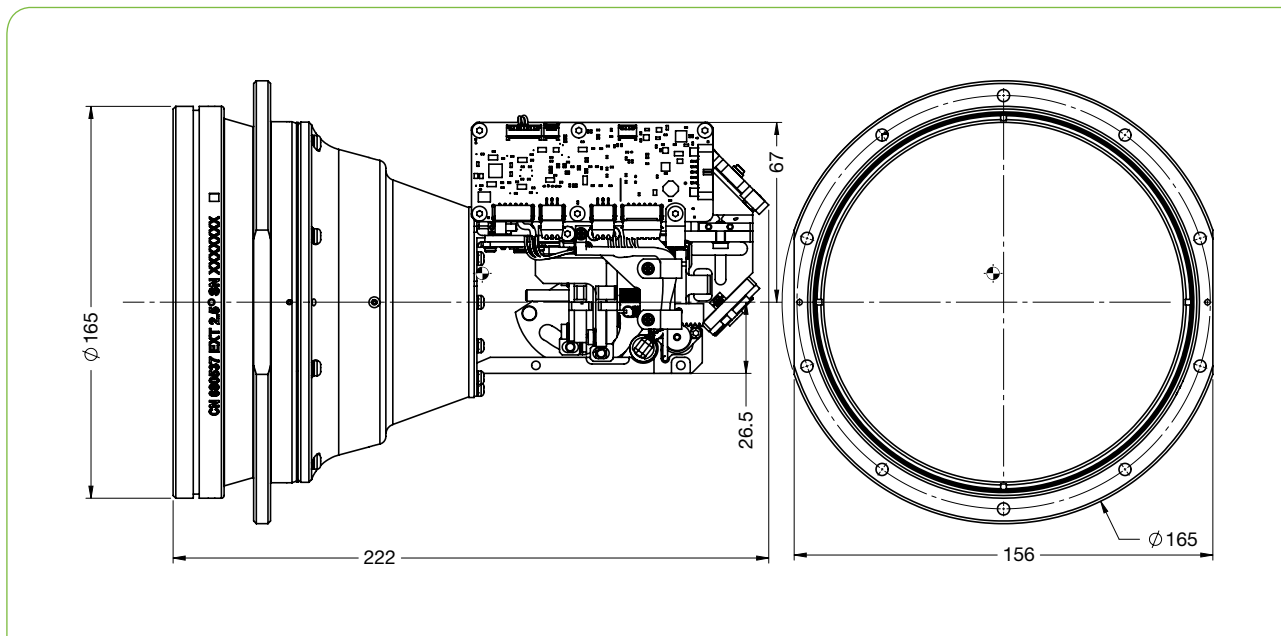

SupIR 40-450mm f/3.6 Motorized Continuous Zoom 680533*

NEW

WFOV (40mm)

HFOV	640x480
10 μ	8.9°

NFOV (450mm)

HFOV	640x480
10 μ	0.85°

Property	Value	
Optical	WFOV	NFOV
Focal Length	40mm	450mm
F#	3.6	
Average transmission (3.4-4.2 μ m)	80% (HD) / 76% (HC)	
Cold stop to FPA Distance	12mm	
Cold stop CA	3.37mm	
Minimum Focusing Range	50m	5m
NUC	Mechanical shutter	
Mechanical		
Focus Mechanism	Motorized	
Focus Time (minimum range to ∞)	\leq 5.5 sec	
Zoom mechanism	Motorized	
Zoom Time (NFOV to WFOV)	<1 sec.	
Max. Dimensions	\varnothing 165 x length 222mm	
Weight	1.85kg	

* Requires export license

Property	Value
Electrical	
Lens Control	Designated lens controller
Drive Voltage	12VDC
Current Consumption	< 0.5A average, 1.0A peak
Communication Protocol	RS422
Environmental	
Operation Temperature	-32°C to +75°C
Storage Temperature	-54°C to +85°C
Sealing	IP67 front lens only
Configurations	
680533-001	High Durability
680533-002	Hard Carbon