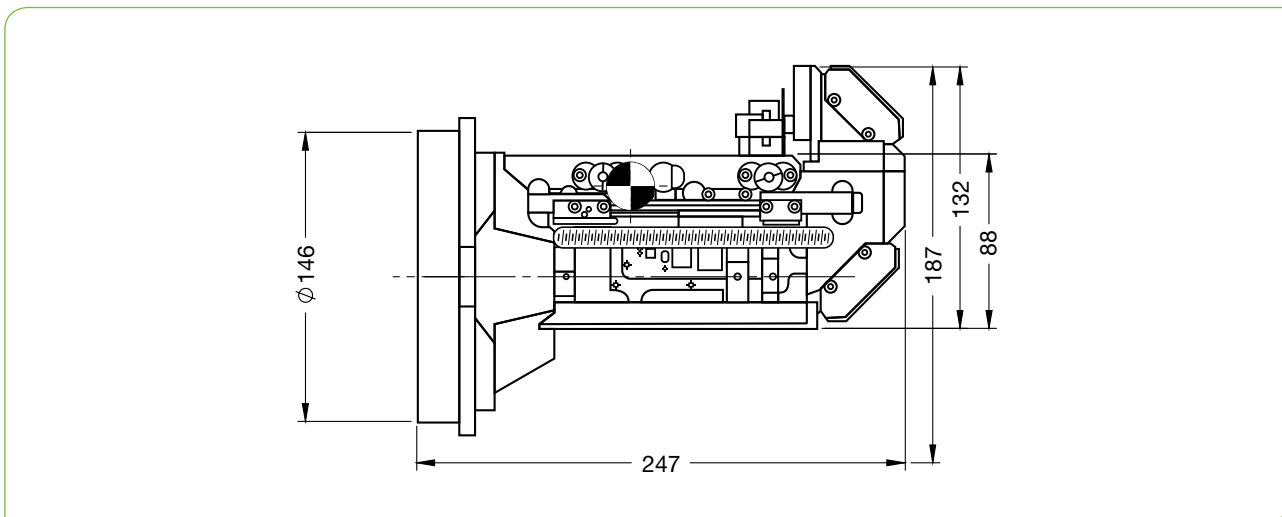

FoldIR 30-450mm f/3.4, Motorized Continuous Zoom 680465*

NEW

HD
FORMAT

WFOV (30mm)

HFOV	640x480	1280x1024
15μ	19.3°	
10μ	12.5°	26.9°

NFOV (450mm)

HFOV	640x480	1280x1024
15μ	1.3°	
10μ	0.8°	1.7°

Property	Value	
Optical	WFOV	NFOV
Focal Length	30mm	450mm
F#	3.4	
Average transmission (3.4-4.2μm)	80% (HC)	
Cold stop to FPA Distance	19.4mm	
Cold Stop CA	Ø5.7mm	
Minimum Focusing Range	20m	50m
Nuc	By integrated shutter or defocus	
Mechanical		
Focus Mechanism	Motorized	
Focus Time (minimum range to ∞)	<1sec.	
Zoom Time (NFOV to WFOV)	<5sec.	
Max. Dimensions	Ø146mm x 247mm	
Weight	2kg	

* Requires export license

MWIR | ZOOM

Property	Value
Electrical	
Lens Control	Designated lens controller
Supply Voltage	12V
Current Consumption	0.5A average, 1.0A peak
Communication Protocol	RS422, RS232
Environmental	
Operation Temperature	-20°C to +55°C
Storage Temperature	-40°C to +70°C
Sealing	IP67 front element only
Configurations	
680465-001	High Durability
680465-002	Hard Carbon

* NOTE: The ICD drawing provided here is primarily a representation and may not accurately reflect the product's actual dimensions and specifications. For precise integration specifications contact your local sales representative.