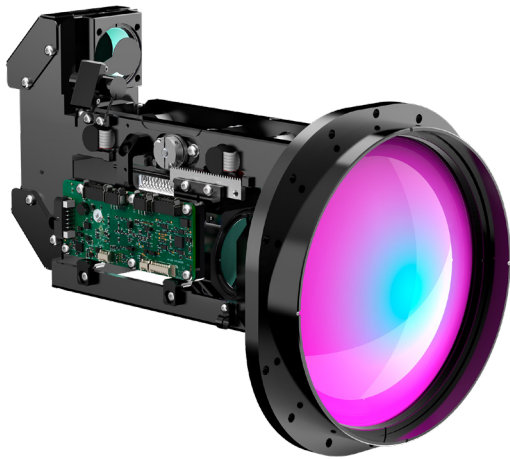

FoldIR 30-450mm f/3.4, Motorized Continuous Zoom 680465*

NEW

HD
FORMAT

WFOV (30mm)

HFOV	640x480	1280x1024
15μ	19.3°	
10μ	12.5°	26.9°

NFOV (450mm)

HFOV	640x480	1280x1024
15μ	1.3°	
10μ	0.8°	1.7°

Property	Value	
Optical	WFOV	NFOV
Focal Length	30mm	450mm
F#	3.4	
Average transmission (3.4-4.2μm)	80% (HC)	
Cold stop to FPA Distance	19.4mm	
Cold Stop CA	Ø5.7mm	
Minimum Focusing Range	20m	50m
Nuc	By integrated shutter or defocus	
Mechanical		
Focus Mechanism	Motorized	
Focus Time (minimum range to ∞)	<1sec.	
Zoom Time (NFOV to WFOV)	<5sec.	
Max. Dimensions	Ø146mm x 247mm	
Weight	2kg	

* Requires export license

MWIR | ZOOM

Property	Value
Electrical	
Lens Control	Designated lens controller
Supply Voltage	12V
Current Consumption	0.5A average, 1.0A peak
Communication Protocol	RS422, RS232
Environmental	
Operation Temperature	-20°C to +55°C
Storage Temperature	-40°C to +70°C
Sealing	IP67 front element only
Configurations	
680465-001	High Durability
680465-002	Hard Carbon